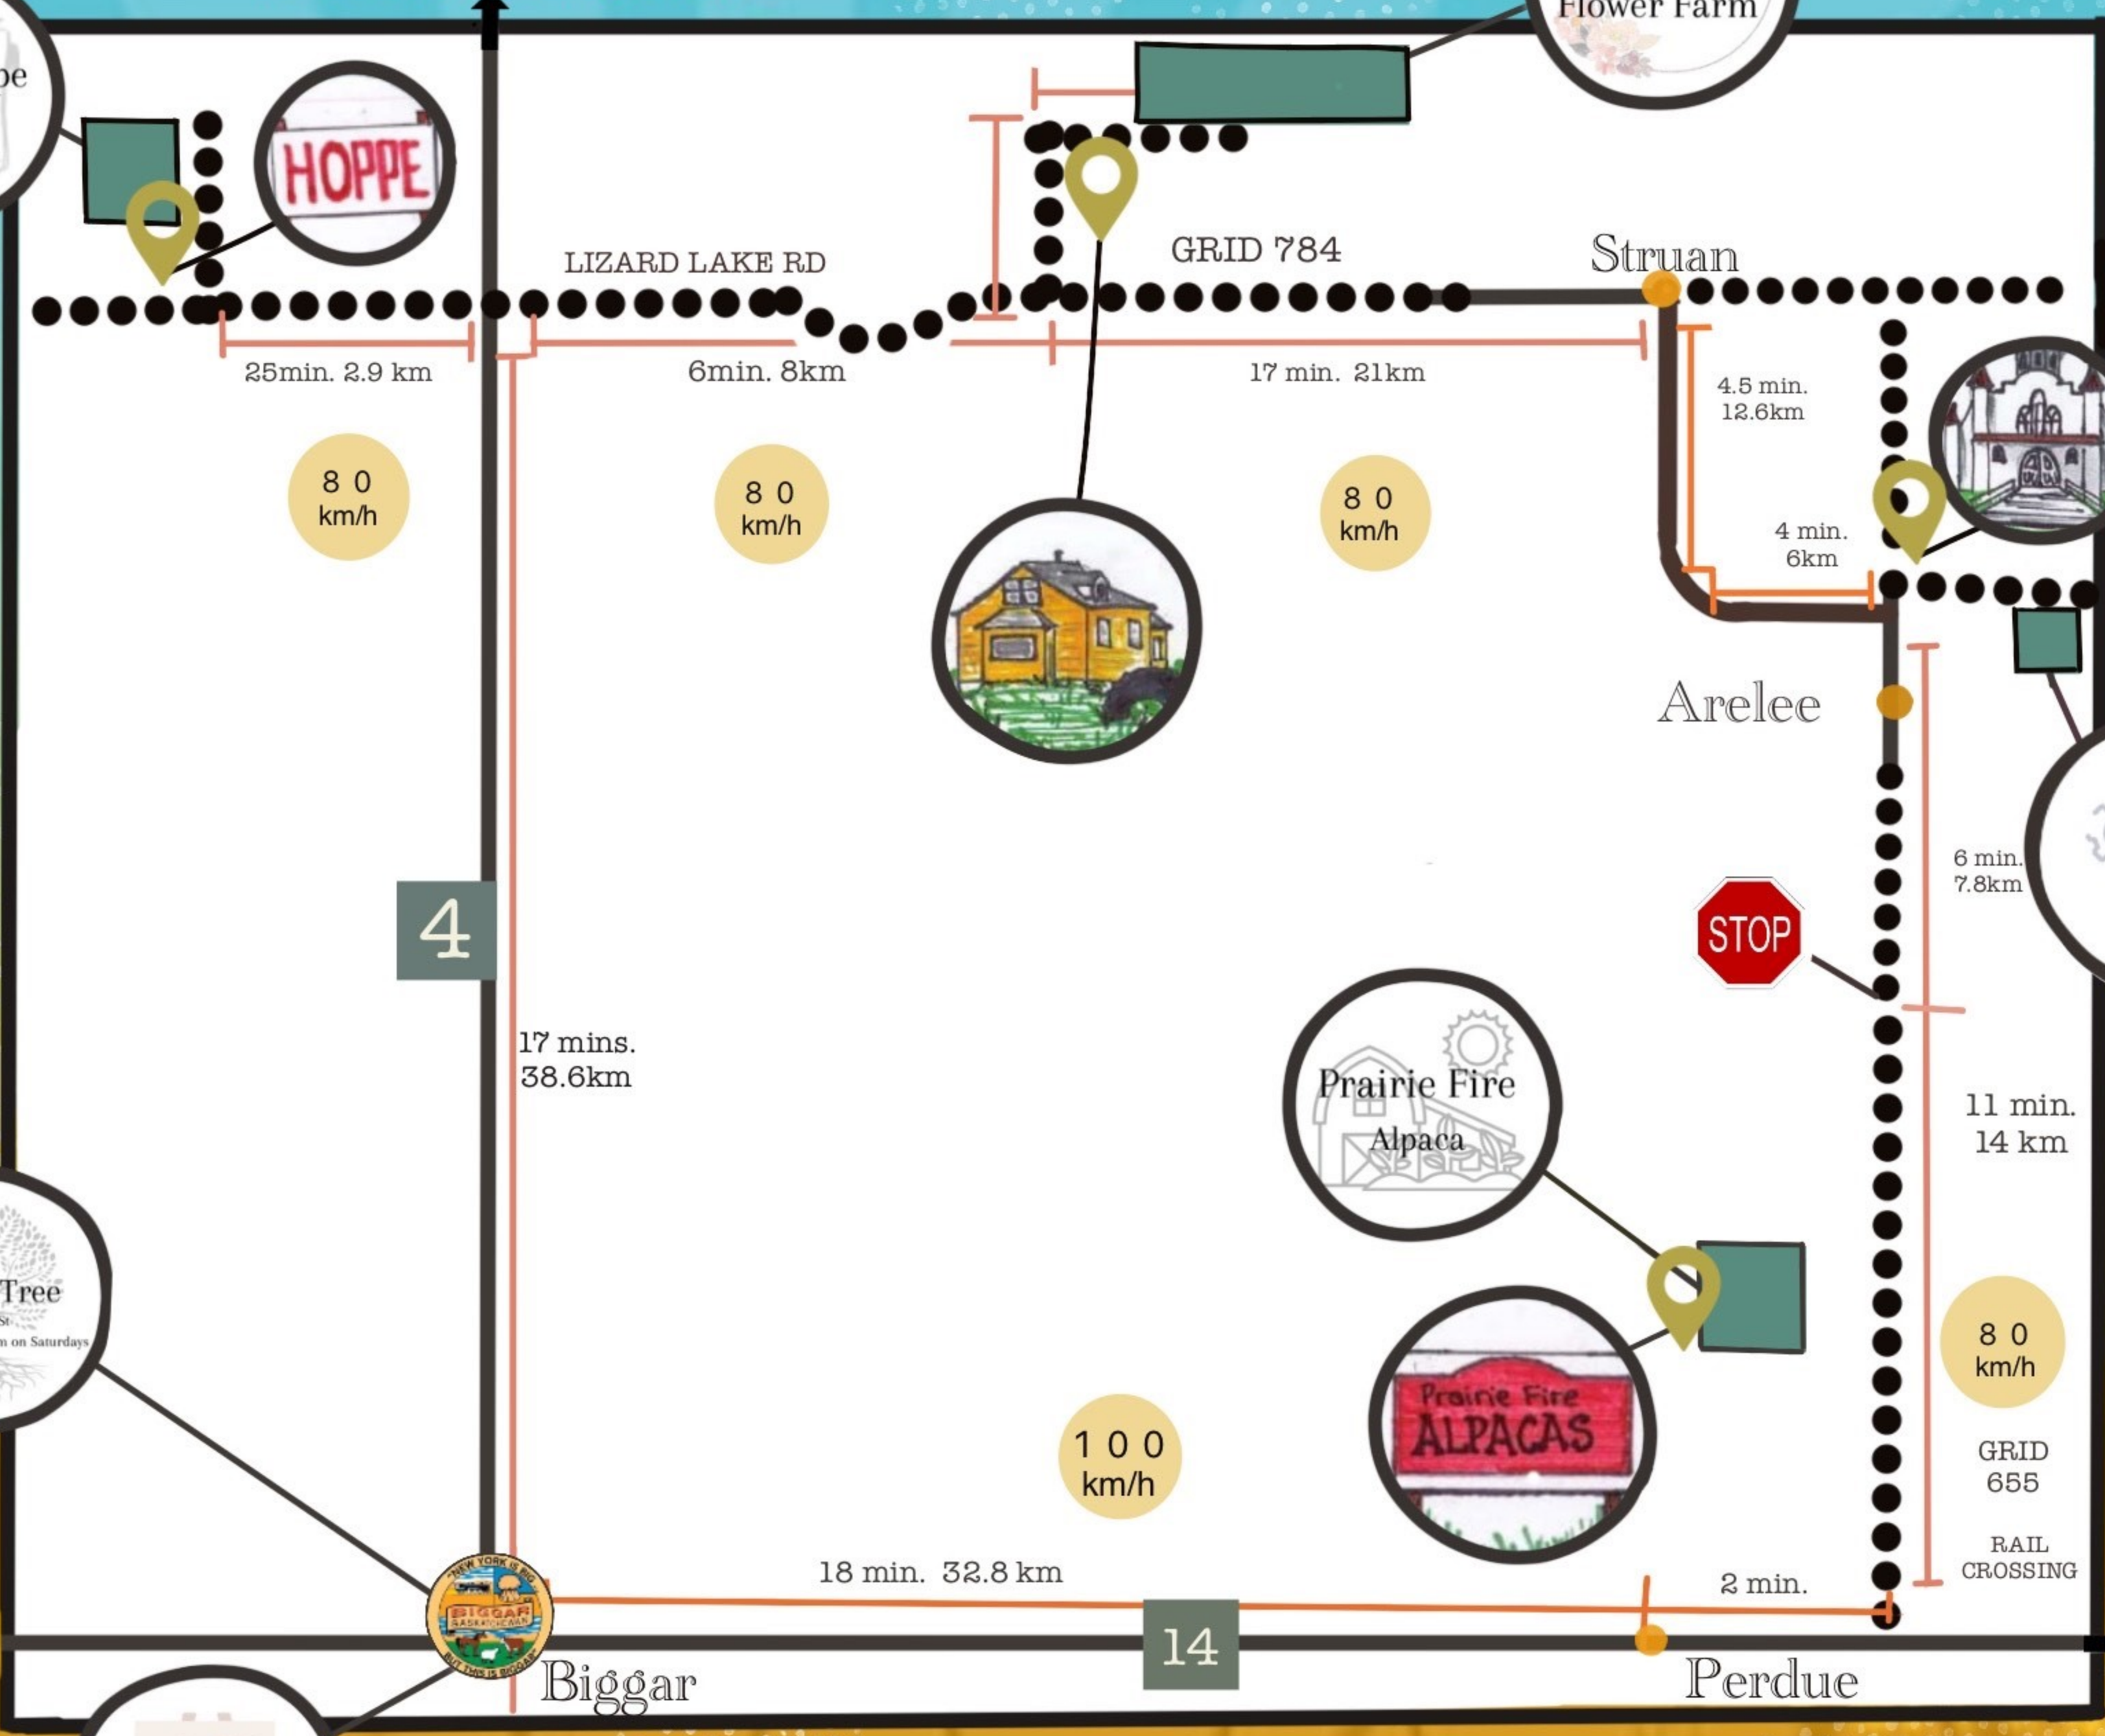

To North Battleford

Cindy Hoppe
Fibre Artist

Boondock
Flower Farm

**Prairie
Art**
ROAD TRIP

HOPPE

KEY

- Event Location
- Paved Road
- Gravel Road
- Town/Village

The Oak Tree
211 Main St
open from 9am - 4:30pm on Saturdays

Prairie Fire
Alpaca

Prairie Fire
ALPACAS

Arelee
Art

Michaela Hoppe: Artist
Studio
411 - 6th Ave East
Backdoor

To Saskatoon